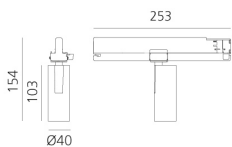

BESCHREIBUNG

Three sizes with three different beam angles each (spot, flood, wide flood) obtained by means of refractive or hybrid optical units. Vector 55 track DALI zoom optic (22°-32°). Junction arm integrated in the spotlight's body to keep the barycentre aligned with the track and prevent any imbalance in possible suspension versions of the track. The junction allows 360° rotation and 90° tilting for maximum emission adjustment freedom. Vector 95 available only in track version. Version with compact 4-conductor (3p+n) adapter with hidden LED driver and not-dimmable phase selector.

IP20 Dimmbar: