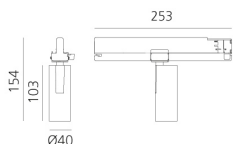

Vector Track 40 13° 4000K DALI White

Carlotta de Bevilacqua

BESCHREIBUNG

Three sizes with three different beam angles each (spot, flood, wide flood) obtained by means of refractive or hybrid optical units. Vector 55 track DALI zoom optic (22°-32°). Junction arm integrated in the spotlight's body to keep the barycentre aligned with the track and prevent any imbalance in possible suspension versions of the track. The junction allows 360° rotation and 90° tilting for maximum emission adjustment freedom. Vector 95 available only in track version. Version with compact 4-conductor (3p+n) adapter with hidden LED driver and not-dimmable phase selector.

IP20    Dimmbar: 

LUMINAIRE

- Watt: **10W**
- Lichtstrom (lm): **541lm**
- CCT: **4000K**
- Efficiency: **81%**
- Efficacy: **54.09lm/W**
- CRI: **90**
- Dimmable Typology: **Dali**

Anmerkungen

220/240Vac 50/60Hz Electronic ballast included.

ARTIKELNUMMER: AN05601

FUNKTIONEN

- Artikelnummer: **AN05601**
- Farbe: **White**
- Installation: **ProjectorStromschiene**
- Serie: **Architectural Indoor**
- Anwendungsbereich: **Innenbeleuchtung**
- design: **Carlotta de Bevilacqua**

DIMENSION

- Höhe: **cm 15.4**
- Breite: **cm 4**
- Länge Fuß: **cm 25.3**
- Neigung: **-90+90**
- Drehung: **360°**

INKLUSIVE LICHTQUELLEN

- Kategorie: **Led**
- Anzahl: **1**
- Watt: **10W**
- Farbtemperatur(K): **4000K**
- Color Tolerance: **MacAdam 3SDCM**
- Service Life: **L70 (6K) 50000h**