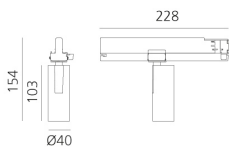

Vector Track 40 13° 4000K Undimmable Black

Carlotta de Bevilacqua

BESCHREIBUNG

Three sizes with three different beam angles each (spot, flood, wide flood) obtained by means of refractive or hybrid optical units. Vector 55 track DALI zoom optic (22°-32°). Junction arm integrated in the spotlight's body to keep the barycentre aligned with the track and prevent any imbalance in possible suspension versions of the track. The junction allows 360° rotation and 90° tilting for maximum emission adjustment freedom. Vector 95 available only in track version. Version with compact 4-conductor (3p+n) adapter with hidden LED driver and not-dimmable phase selector.

IP20   

LUMINAIRE

- Watt: **10W**
- Lichtstrom (lm): **541lm**
- CCT: **4000K**
- Efficiency: **81%**
- Efficacy: **54.09lm/W**
- CRI: **90**

Anmerkungen

220/240Vac 50/60Hz Electronic ballast included.

ARTIKELNUMMER: AN05104

FUNKTIONEN

- Artikelnummer: **AN05104**
- Farbe: **Black**
- Installation: **ProjectorStromschiene**
- Serie: **Architectural Indoor**
- Anwendungsbereich: **Innenbeleuchtung**
- design: **Carlotta de Bevilacqua**

DIMENSION

- Höhe: **cm 15.4**
- Breite: **cm 4**
- Länge Fuß: **cm 22.8**
- Neigung: **-90+90**
- Drehung: **360°**

INKLUSIVE LICHTQUELLEN

- Kategorie: **Led**
- Anzahl: **1**
- Watt: **10W**
- Farbtemperatur(K): **4000K**
- Color Tolerance: **MacAdam 3SDCM**
- Service Life: **L70 (6K) 50000h**