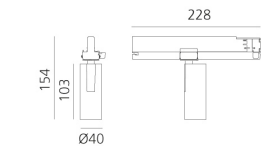

Vector Track 40 13° 4000K Undimmable Brushed Bronze

Carlotta de Bevilacqua

BESCHREIBUNG

Three sizes with three different beam angles each (spot, flood, wide flood) obtained by means of refractive or hybrid optical units. Vector 55 track DALI zoom optic (22°-32°). Junction arm integrated in the spotlight's body to keep the barycentre aligned with the track and prevent any imbalance in possible suspension versions of the track. The junction allows 360° rotation and 90° tilting for maximum emission adjustment freedom. Vector 95 available only in track version. Version with compact 4-conductor (3p+n) adapter with hidden LED driver and not-dimmable phase selector.

IP20   

ARTIKELNUMMER: AN05120

FUNKTIONEN

- Artikelnummer: **AN05120**
- Farbe: **Brushed Bronze**
- Installation: **ProjectorStromschiene**
- Serie: **Architectural Indoor**
- Anwendungsbereich: **Innenbeleuchtung**
- design: **Carlotta de Bevilacqua**

DIMENSION

- Höhe: **cm 15.4**
- Breite: **cm 4**
- Länge Fuß: **cm 22.8**
- Neigung: **-90+90**
- Drehung: **360°**

INKLUSIVE LICHTQUELLEN

- Kategorie: **Led**
- Anzahl: **1**
- Watt: **10W**
- Farbtemperatur(K): **4000K**
- Color Tolerance: **MacAdam 3SDCM**
- Service Life: **L70 (6K) 50000h**