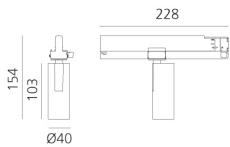

Vector Track 40 13° 4000K Undimmable Brushed Silver

Carlotta de Bevilacqua

BESCHREIBUNG

Three sizes with three different beam angles each (spot, flood, wide flood) obtained by means of refractive or hybrid optical units. Vector 55 track DALI zoom optic (22°-32°). Junction arm integrated in the spotlight's body to keep the barycentre aligned with the track and prevent any imbalance in possible suspension versions of the track. The junction allows 360° rotation and 90° tilting for maximum emission adjustment freedom. Vector 95 available only in track version. Version with compact 4-conductor (3p+n) adapter with hidden LED driver and not-dimmable phase selector.

IP20   

LUMINAIRE

- Watt: **10W**
- Lichtstrom (lm): **541lm**
- CCT: **4000K**
- Efficiency: **81%**
- Efficacy: **54.09lm/W**
- CRI: **90**

Anmerkungen

220/240Vac 50/60Hz Electronic ballast included.

ARTIKELNUMMER: AN05115

DIMENSION

- Höhe: **cm 15.4**
- Breite: **cm 4**
- Länge Fuß: **cm 22.8**
- Neigung: **-90+90**
- Drehung: **360°**

INKLUSIVE LICHTQUELLEN

- Kategorie: **Led**
- Anzahl: **1**
- Watt: **10W**
- Farbtemperatur(K): **4000K**
- Color Tolerance: **MacAdam 3SDCM**
- Service Life: **L70 (6K) 50000h**