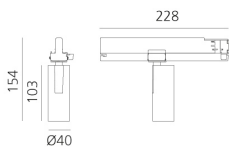

Vector Track 40 13° 4000K Undimmable White

Carlotta de Bevilacqua

BESCHREIBUNG

Three sizes with three different beam angles each (spot, flood, wide flood) obtained by means of refractive or hybrid optical units. Vector 55 track DALI zoom optic (22°-32°). Junction arm integrated in the spotlight's body to keep the barycentre aligned with the track and prevent any imbalance in possible suspension versions of the track. The junction allows 360° rotation and 90° tilting for maximum emission adjustment freedom. Vector 95 available only in track version. Version with compact 4-conductor (3p+n) adapter with hidden LED driver and not-dimmable phase selector.

IP20   

LUMINAIRE

- Watt: **10W**
- Lichtstrom (lm): **541lm**
- CCT: **4000K**
- Efficiency: **81%**
- Efficacy: **54.09lm/W**
- CRI: **90**

Anmerkungen

220/240Vac 50/60Hz Electronic ballast included.

ARTIKELNUMMER: AN05101

FUNKTIONEN

- Artikelnummer: **AN05101**
- Farbe: **White**
- Installation: **ProjectorStromschiene**
- Serie: **Architectural Indoor**
- Anwendungsbereich: **Innenbeleuchtung**
- design: **Carlotta de Bevilacqua**

DIMENSION

- Höhe: **cm 15.4**
- Breite: **cm 4**
- Länge Fuß: **cm 22.8**
- Neigung: **-90+90**
- Drehung: **360°**

INKLUSIVE LICHTQUELLEN

- Kategorie: **Led**
- Anzahl: **1**
- Watt: **10W**
- Farbtemperatur(K): **4000K**
- Color Tolerance: **MacAdam 3SDCM**
- Service Life: **L70 (6K) 50000h**