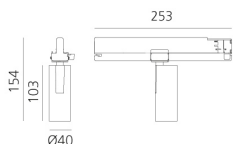

BESCHREIBUNG

Three sizes with three different beam angles each (spot, flood, wide flood) obtained by means of refractive or hybrid optical units. Vector 55 track DALI zoom optic (22°-32°). Junction arm integrated in the spotlight's body to keep the barycentre aligned with the track and prevent any imbalance in possible suspension versions of the track. The junction allows 360° rotation and 90° tilting for maximum emission adjustment freedom. Vector 95 available only in track version. Version with compact 4-conductor (3p+n) adapter with hidden LED driver and not-dimmable phase selector.

IP20 Dimmbar: