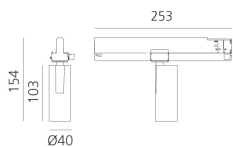

Vector Track 40 20° 2700K DALI Brushed bronze

Carlotta de Bevilacqua

BESCHREIBUNG

Three sizes with three different beam angles each (spot, flood, wide flood) obtained by means of refractive or hybrid optical units. Vector 55 track DALI zoom optic (22°-32°). Junction arm integrated in the spotlight's body to keep the barycentre aligned with the track and prevent any imbalance in possible suspension versions of the track. The junction allows 360° rotation and 90° tilting for maximum emission adjustment freedom. Vector 95 available only in track version. Version with compact 4-conductor (3p+n) adapter with hidden LED driver and not-dimmable phase selector.

IP20    Dimmbar: 

LUMINAIRE

- Watt: **10W**
- Lichtstrom (lm): **543lm**
- CCT: **2700K**
- Efficiency: **69%**
- Efficacy: **54.25lm/W**
- CRI: **90**
- Dimmable Typology: **Dali**

Anmerkungen

220/240Vac 50/60Hz Electronic ballast included.

ARTIKELNUMMER: AN01720

FUNKTIONEN

- Artikelnummer: **AN01720**
- Farbe: **Brushed Bronze**
- Installation: **ProjectorStromschiene**
- Serie: **Architectural Indoor**
- Anwendungsbereich: **Innenbeleuchtung**
- design: **Carlotta de Bevilacqua**

DIMENSION

- Höhe: **cm 15.4**
- Breite: **cm 4**
- Länge Fuß: **cm 25.3**
- Neigung: **-90+90**
- Drehung: **360°**

INKLUSIVE LICHTQUELLEN

- Kategorie: **Led**
- Anzahl: **1**
- Watt: **10W**
- Farbtemperatur(K): **2700K**