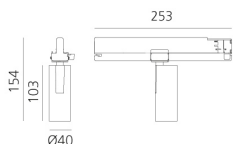

Vector Track 40 20° 2700K DALI Brushed copper

Carlotta de Bevilacqua

BESCHREIBUNG

Three sizes with three different beam angles each (spot, flood, wide flood) obtained by means of refractive or hybrid optical units. Vector 55 track DALI zoom optic (22°-32°). Junction arm integrated in the spotlight's body to keep the barycentre aligned with the track and prevent any imbalance in possible suspension versions of the track. The junction allows 360° rotation and 90° tilting for maximum emission adjustment freedom. Vector 95 available only in track version. Version with compact 4-conductor (3p+n) adapter with hidden LED driver and not-dimmable phase selector.

IP20    Dimmbar: 

LUMINAIRE

- Watt: **10W**
- Lichtstrom (lm): **543lm**
- CCT: **2700K**
- Efficiency: **69%**
- Efficacy: **54.25lm/W**
- CRI: **90**
- Dimmable Typology: **Dali**

Anmerkungen

220/240Vac 50/60Hz Electronic ballast included.

ARTIKELNUMMER: AN01718

FUNKTIONEN

- Artikelnummer: **AN01718**
- Farbe: **Brushed Copper**
- Installation: **ProjectorStromschiene**
- Serie: **Architectural Indoor**
- Anwendungsbereich: **Innenbeleuchtung**
- design: **Carlotta de Bevilacqua**

DIMENSION

- Höhe: **cm 15.4**
- Breite: **cm 4**
- Länge Fuß: **cm 25.3**
- Neigung: **-90+90**
- Drehung: **360°**

INKLUSIVE LICHTQUELLEN

- Kategorie: **Led**
- Anzahl: **1**
- Watt: **10W**
- Farbtemperatur(K): **2700K**