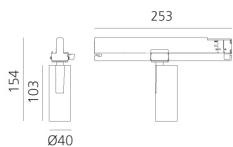

Vector Track 40 20° 2700K DALI Brushed silver

Carlotta de Bevilacqua

BESCHREIBUNG

Three sizes with three different beam angles each (spot, flood, wide flood) obtained by means of refractive or hybrid optical units. Vector 55 track DALI zoom optic (22°-32°). Junction arm integrated in the spotlight's body to keep the barycentre aligned with the track and prevent any imbalance in possible suspension versions of the track. The junction allows 360° rotation and 90° tilting for maximum emission adjustment freedom. Vector 95 available only in track version. Version with compact 4-conductor (3p+n) adapter with hidden LED driver and not-dimmable phase selector.

IP20    Dimmbar: 

LUMINAIRE

- Watt: **10W**
- Lichtstrom (lm): **543lm**
- CCT: **2700K**
- Efficiency: **69%**
- Efficacy: **54.25lm/W**
- CRI: **90**
- Dimmable Typology: **Dali**

Anmerkungen

220/240Vac 50/60Hz Electronic ballast included.

ARTIKELNUMMER: AN01715

FUNKTIONEN

- Artikelnummer: **AN01715**
- Farbe: **Brushed Silver**
- Installation: **ProjectorStromschiene**
- Serie: **Architectural Indoor**
- Anwendungsbereich: **Innenbeleuchtung**
- design: **Carlotta de Bevilacqua**

DIMENSION

- Höhe: **cm 15.4**
- Breite: **cm 4**
- Länge Fuß: **cm 25.3**
- Neigung: **-90+90**
- Drehung: **360°**

INKLUSIVE LICHTQUELLEN

- Kategorie: **Led**
- Anzahl: **1**
- Watt: **10W**
- Farbtemperatur(K): **2700K**