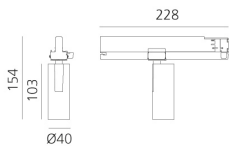

Vector Track 40 20° 2700K Undimmable Brushed copper

Carlotta de Bevilacqua

BESCHREIBUNG

Three sizes with three different beam angles each (spot, flood, wide flood) obtained by means of refractive or hybrid optical units. Vector 55 track DALI zoom optic (22°-32°). Junction arm integrated in the spotlight's body to keep the barycentre aligned with the track and prevent any imbalance in possible suspension versions of the track. The junction allows 360° rotation and 90° tilting for maximum emission adjustment freedom. Vector 95 available only in track version. Version with compact 4-conductor (3p+n) adapter with hidden LED driver and not-dimmable phase selector.

IP20   

ARTIKELNUMMER: AN01218

FUNKTIONEN

- Artikelnummer: **AN01218**
- Farbe: **Brushed Copper**
- Installation: **ProjectorStromschiene**
- Serie: **Architectural Indoor**
- Anwendungsbereich: **Innenbeleuchtung**
- design: **Carlotta de Bevilacqua**

DIMENSION

- Höhe: **cm 15.4**
- Breite: **cm 4**
- Länge Fuß: **cm 22.8**
- Neigung: **-90+90**
- Drehung: **360°**

LUMINAIRE

- Watt: **10W**
- Lichtstrom (lm): **543lm**
- CCT: **2700K**
- Efficiency: **69%**
- Efficacy: **54.25lm/W**
- CRI: **90**