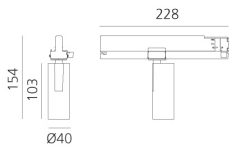

Vector Track 40 20° 2700K Undimmable Brushed silver

Carlotta de Bevilacqua

BESCHREIBUNG

Three sizes with three different beam angles each (spot, flood, wide flood) obtained by means of refractive or hybrid optical units. Vector 55 track DALI zoom optic (22°-32°). Junction arm integrated in the spotlight's body to keep the barycentre aligned with the track and prevent any imbalance in possible suspension versions of the track. The junction allows 360° rotation and 90° tilting for maximum emission adjustment freedom. Vector 95 available only in track version. Version with compact 4-conductor (3p+n) adapter with hidden LED driver and not-dimmable phase selector.

IP20   

LUMINAIRE

- Watt: **10W**
- Lichtstrom (lm): **543lm**
- CCT: **2700K**
- Efficiency: **69%**
- Efficacy: **54.25lm/W**
- CRI: **90**

Anmerkungen

220/240Vac 50/60Hz Electronic ballast included.

ARTIKELNUMMER: AN01215

DIMENSION

- Höhe: **cm 15.4**
- Breite: **cm 4**
- Länge Fuß: **cm 22.8**
- Neigung: **-90+90**
- Drehung: **360°**

INKLUSIVE LICHTQUELLEN

- Kategorie: **Led**
- Anzahl: **1**
- Watt: **10W**
- Farbtemperatur(K): **2700K**