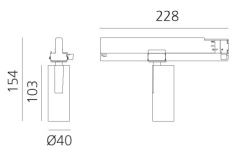

Vector Track 40 20° 2700K Undimmable White

Carlotta de Bevilacqua

BESCHREIBUNG

Three sizes with three different beam angles each (spot, flood, wide flood) obtained by means of refractive or hybrid optical units. Vector 55 track DALI zoom optic (22°-32°). Junction arm integrated in the spotlight's body to keep the barycentre aligned with the track and prevent any imbalance in possible suspension versions of the track. The junction allows 360° rotation and 90° tilting for maximum emission adjustment freedom. Vector 95 available only in track version. Version with compact 4-conductor (3p+n) adapter with hidden LED driver and not-dimmable phase selector.

IP20   

LUMINAIRE

- Watt: **10W**
- Lichtstrom (lm): **543lm**
- CCT: **2700K**
- Efficiency: **69%**
- Efficacy: **54.25lm/W**
- CRI: **90**

Anmerkungen

220/240Vac 50/60Hz Electronic ballast included.

ARTIKELNUMMER: AN01201

FUNKTIONEN

- Artikelnummer: **AN01201**
- Farbe: **White**
- Installation: **ProjectorStromschiene**
- Serie: **Architectural Indoor**
- Anwendungsbereich: **Innenbeleuchtung**
- design: **Carlotta de Bevilacqua**

DIMENSION

- Höhe: **cm 15.4**
- Breite: **cm 4**
- Länge Fuß: **cm 22.8**
- Neigung: **-90+90**
- Drehung: **360°**

INKLUSIVE LICHTQUELLEN

- Kategorie: **Led**
- Anzahl: **1**
- Watt: **10W**
- Farbtemperatur(K): **2700K**