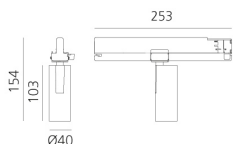

Vector Track 40 20° 3000K DALI Black

Carlotta de Bevilacqua

BESCHREIBUNG

Three sizes with three different beam angles each (spot, flood, wide flood) obtained by means of refractive or hybrid optical units. Vector 55 track DALI zoom optic (22°-32°). Junction arm integrated in the spotlight's body to keep the barycentre aligned with the track and prevent any imbalance in possible suspension versions of the track. The junction allows 360° rotation and 90° tilting for maximum emission adjustment freedom. Vector 95 available only in track version. Version with compact 4-conductor (3p+n) adapter with hidden LED driver and not-dimmable phase selector.

IP20    Dimmbar: 

LUMINAIRE

- Watt: **10W**
- Lichtstrom (lm): **584lm**
- CCT: **3000K**
- Efficiency: **69%**
- Efficacy: **58.43lm/W**
- CRI: **90**
- Dimmable Typology: **Dali**

Anmerkungen

220/240Vac 50/60Hz Electronic ballast included.

ARTIKELNUMMER: AN00704

FUNKTIONEN

- Artikelnummer: **AN00704**
- Farbe: **Black**
- Installation: **ProjectorStromschiene**
- Serie: **Architectural Indoor**
- Anwendungsbereich: **Innenbeleuchtung**
- design: **Carlotta de Bevilacqua**

DIMENSION

- Höhe: **cm 15.4**
- Breite: **cm 4**
- Länge Fuß: **cm 25.3**
- Neigung: **-90+90**
- Drehung: **360°**

INKLUSIVE LICHTQUELLEN

- Kategorie: **Led**
- Anzahl: **1**
- Watt: **10W**
- Farbtemperatur(K): **3000K**
- Color Tolerance: **MacAdam 3SDCM**
- Service Life: **L70 (6K) 50000h**