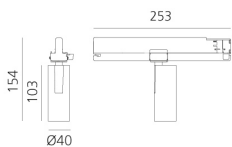

Vector Track 40 20° 3000K DALI Brushed bronze

Carlotta de Bevilacqua

BESCHREIBUNG

Three sizes with three different beam angles each (spot, flood, wide flood) obtained by means of refractive or hybrid optical units. Vector 55 track DALI zoom optic (22°-32°). Junction arm integrated in the spotlight's body to keep the barycentre aligned with the track and prevent any imbalance in possible suspension versions of the track. The junction allows 360° rotation and 90° tilting for maximum emission adjustment freedom. Vector 95 available only in track version. Version with compact 4-conductor (3p+n) adapter with hidden LED driver and not-dimmable phase selector.

IP20    Dimmbar: 

LUMINAIRE

- Watt: **10W**
- Lichtstrom (lm): **584lm**
- CCT: **3000K**
- Efficiency: **69%**
- Efficacy: **58.43lm/W**
- CRI: **90**
- Dimmable Typology: **Dali**

Anmerkungen

220/240Vac 50/60Hz Electronic ballast included.

ARTIKELNUMMER: AN00720

FUNKTIONEN

- Artikelnummer: **AN00720**
- Farbe: **Brushed Bronze**
- Installation: **ProjectorStromschiene**
- Serie: **Architectural Indoor**
- Anwendungsbereich: **Innenbeleuchtung**
- design: **Carlotta de Bevilacqua**

DIMENSION

- Höhe: **cm 15.4**
- Breite: **cm 4**
- Länge Fuß: **cm 25.3**
- Neigung: **-90+90**
- Drehung: **360°**

INKLUSIVE LICHTQUELLEN

- Kategorie: **Led**
- Anzahl: **1**
- Watt: **10W**
- Farbtemperatur(K): **3000K**
- Color Tolerance: **MacAdam 3SDCM**
- Service Life: **L70 (6K) 50000h**