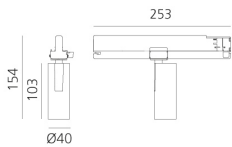

BESCHREIBUNG

Three sizes with three different beam angles each (spot, flood, wide flood) obtained by means of refractive or hybrid optical units. Vector 55 track DALI zoom optic (22°-32°). Junction arm integrated in the spotlight's body to keep the barycentre aligned with the track and prevent any imbalance in possible suspension versions of the track. The junction allows 360° rotation and 90° tilting for maximum emission adjustment freedom. Vector 95 available only in track version. Version with compact 4-conductor (3p+n) adapter with hidden LED driver and not-dimmable phase selector.

IP20 Dimmbar: