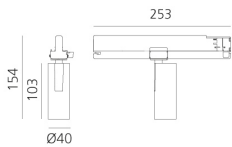

Vector Track 40 20° 3000K DALI White

Carlotta de Bevilacqua

BESCHREIBUNG

Three sizes with three different beam angles each (spot, flood, wide flood) obtained by means of refractive or hybrid optical units. Vector 55 track DALI zoom optic (22°-32°). Junction arm integrated in the spotlight's body to keep the barycentre aligned with the track and prevent any imbalance in possible suspension versions of the track. The junction allows 360° rotation and 90° tilting for maximum emission adjustment freedom. Vector 95 available only in track version. Version with compact 4-conductor (3p+n) adapter with hidden LED driver and not-dimmable phase selector.

IP20    Dimmbar: 

LUMINAIRE

- Watt: **10W**
- Lichtstrom (lm): **584lm**
- CCT: **3000K**
- Efficiency: **69%**
- Efficacy: **58.43lm/W**
- CRI: **90**
- Dimmable Typology: **Dali**

Anmerkungen

220/240Vac 50/60Hz Electronic ballast included.

ARTIKELNUMMER: AN00701

FUNKTIONEN

- Artikelnummer: **AN00701**
- Farbe: **White**
- Installation: **ProjectorStromschiene**
- Serie: **Architectural Indoor**
- Anwendungsbereich: **Innenbeleuchtung**
- design: **Carlotta de Bevilacqua**

DIMENSION

- Höhe: **cm 15.4**
- Breite: **cm 4**
- Länge Fuß: **cm 25.3**
- Neigung: **-90+90**
- Drehung: **360°**

INKLUSIVE LICHTQUELLEN

- Kategorie: **Led**
- Anzahl: **1**
- Watt: **10W**
- Farbtemperatur(K): **3000K**
- Color Tolerance: **MacAdam 3SDCM**
- Service Life: **L70 (6K) 50000h**