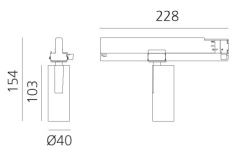

Vector Track 40 20° 3000K Undimmable Black

Carlotta de Bevilacqua

BESCHREIBUNG

Three sizes with three different beam angles each (spot, flood, wide flood) obtained by means of refractive or hybrid optical units. Vector 55 track DALI zoom optic (22°-32°). Junction arm integrated in the spotlight's body to keep the barycentre aligned with the track and prevent any imbalance in possible suspension versions of the track. The junction allows 360° rotation and 90° tilting for maximum emission adjustment freedom. Vector 95 available only in track version. Version with compact 4-conductor (3p+n) adapter with hidden LED driver and not-dimmable phase selector.

IP20   

LUMINAIRE

- Watt: **10W**
- Lichtstrom (lm): **584lm**
- CCT: **3000K**
- Efficiency: **69%**
- Efficacy: **58.43lm/W**
- CRI: **90**

Anmerkungen

220/240Vac 50/60Hz Electronic ballast included.

ARTIKELNUMMER: AN00204

FUNKTIONEN

- Artikelnummer: **AN00204**
- Farbe: **Black**
- Installation: **ProjectorStromschiene**
- Serie: **Architectural Indoor**
- Anwendungsbereich: **Innenbeleuchtung**
- design: **Carlotta de Bevilacqua**

DIMENSION

- Höhe: **cm 15.4**
- Breite: **cm 4**
- Länge Fuß: **cm 22.8**
- Neigung: **-90+90**
- Drehung: **360°**

INKLUSIVE LICHTQUELLEN

- Kategorie: **Led**
- Anzahl: **1**
- Watt: **10W**
- Farbtemperatur(K): **3000K**
- Color Tolerance: **MacAdam 3SDCM**
- Service Life: **L70 (6K) 50000h**