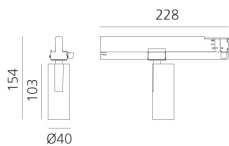

Vector Track 40 20° 3000K Undimmable Brushed bronze

Carlotta de Bevilacqua

BESCHREIBUNG

Three sizes with three different beam angles each (spot, flood, wide flood) obtained by means of refractive or hybrid optical units. Vector 55 track DALI zoom optic (22°-32°). Junction arm integrated in the spotlight's body to keep the barycentre aligned with the track and prevent any imbalance in possible suspension versions of the track. The junction allows 360° rotation and 90° tilting for maximum emission adjustment freedom. Vector 95 available only in track version. Version with compact 4-conductor (3p+n) adapter with hidden LED driver and not-dimmable phase selector.

IP20   

ARTIKELNUMMER: AN00220

FUNKTIONEN

- Artikelnummer: **AN00220**
- Farbe: **Brushed Bronze**
- Installation: **ProjectorStromschiene**
- Serie: **Architectural Indoor**
- Anwendungsbereich: **Innenbeleuchtung**
- design: **Carlotta de Bevilacqua**

DIMENSION

- Höhe: **cm 15.4**
- Breite: **cm 4**
- Länge Fuß: **cm 22.8**
- Neigung: **-90+90**
- Drehung: **360°**

LUMINAIRE

- Watt: **10W**
- Lichtstrom (lm): **584lm**
- CCT: **3000K**
- Efficiency: **69%**
- Efficacy: **58.43lm/W**
- CRI: **90**