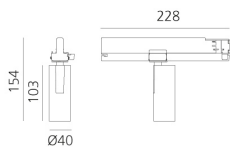

Vector Track 40 20° 3000K Undimmable Brushed silver

Carlotta de Bevilacqua

BESCHREIBUNG

Three sizes with three different beam angles each (spot, flood, wide flood) obtained by means of refractive or hybrid optical units. Vector 55 track DALI zoom optic (22°-32°). Junction arm integrated in the spotlight's body to keep the barycentre aligned with the track and prevent any imbalance in possible suspension versions of the track. The junction allows 360° rotation and 90° tilting for maximum emission adjustment freedom. Vector 95 available only in track version. Version with compact 4-conductor (3p+n) adapter with hidden LED driver and not-dimmable phase selector.

IP20   

LUMINAIRE

- Watt: **10W**
- Lichtstrom (lm): **584lm**
- CCT: **3000K**
- Efficiency: **69%**
- Efficacy: **58.43lm/W**
- CRI: **90**

Anmerkungen

220/240Vac 50/60Hz Electronic ballast included.

ARTIKELNUMMER: AN00215

DIMENSION

- Höhe: **cm 15.4**
- Breite: **cm 4**
- Länge Fuß: **cm 22.8**
- Neigung: **-90+90**
- Drehung: **360°**

INKLUSIVE LICHTQUELLEN

- Kategorie: **Led**
- Anzahl: **1**
- Watt: **10W**
- Farbtemperatur(K): **3000K**
- Color Tolerance: **MacAdam 3SDCM**
- Service Life: **L70 (6K) 50000h**