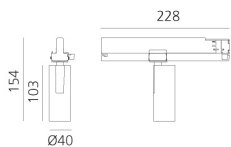

Vector Track 40 20° 3000K Undimmable White

Carlotta de Bevilacqua

BESCHREIBUNG

Three sizes with three different beam angles each (spot, flood, wide flood) obtained by means of refractive or hybrid optical units. Vector 55 track DALI zoom optic (22°-32°). Junction arm integrated in the spotlight's body to keep the barycentre aligned with the track and prevent any imbalance in possible suspension versions of the track. The junction allows 360° rotation and 90° tilting for maximum emission adjustment freedom. Vector 95 available only in track version. Version with compact 4-conductor (3p+n) adapter with hidden LED driver and not-dimmable phase selector.

IP20   

LUMINAIRE

- Watt: **10W**
- Lichtstrom (lm): **584lm**
- CCT: **3000K**
- Efficiency: **69%**
- Efficacy: **58.43lm/W**
- CRI: **90**

Anmerkungen

220/240Vac 50/60Hz Electronic ballast included.

ARTIKELNUMMER: AN00201

FUNKTIONEN

- Artikelnummer: **AN00201**
- Farbe: **White**
- Installation: **ProjectorStromschiene**
- Serie: **Architectural Indoor**
- Anwendungsbereich: **Innenbeleuchtung**
- design: **Carlotta de Bevilacqua**

DIMENSION

- Höhe: **cm 15.4**
- Breite: **cm 4**
- Länge Fuß: **cm 22.8**
- Neigung: **-90+90**
- Drehung: **360°**

INKLUSIVE LICHTQUELLEN

- Kategorie: **Led**
- Anzahl: **1**
- Watt: **10W**
- Farbtemperatur(K): **3000K**
- Color Tolerance: **MacAdam 3SDCM**
- Service Life: **L70 (6K) 50000h**