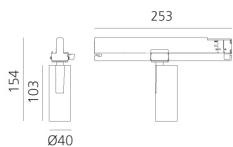

Vector Track 40 20° 4000K DALI Black

Carlotta de Bevilacqua

BESCHREIBUNG

Three sizes with three different beam angles each (spot, flood, wide flood) obtained by means of refractive or hybrid optical units. Vector 55 track DALI zoom optic (22°-32°). Junction arm integrated in the spotlight's body to keep the barycentre aligned with the track and prevent any imbalance in possible suspension versions of the track. The junction allows 360° rotation and 90° tilting for maximum emission adjustment freedom. Vector 95 available only in track version. Version with compact 4-conductor (3p+n) adapter with hidden LED driver and not-dimmable phase selector.

IP20    Dimmbar: 

LUMINAIRE

- Watt: **10W**
- Lichtstrom (lm): **626lm**
- CCT: **4000K**
- Efficiency: **69%**
- Efficacy: **62.6lm/W**
- CRI: **90**
- Dimmable Typology: **Dali**

Anmerkungen

220/240Vac 50/60Hz Electronic ballast included.

ARTIKELNUMMER: AN05704

FUNKTIONEN

- Artikelnummer: **AN05704**
- Farbe: **Black**
- Installation: **ProjectorStromschiene**
- Serie: **Architectural Indoor**
- Anwendungsbereich: **Innenbeleuchtung**
- design: **Carlotta de Bevilacqua**

DIMENSION

- Höhe: **cm 15.4**
- Breite: **cm 4**
- Länge Fuß: **cm 25.3**
- Neigung: **-90+90**
- Drehung: **360°**

INKLUSIVE LICHTQUELLEN

- Kategorie: **Led**
- Anzahl: **1**
- Watt: **10W**
- Farbtemperatur(K): **4000K**
- Color Tolerance: **MacAdam 3SDCM**
- Service Life: **L70 (6K) 50000h**