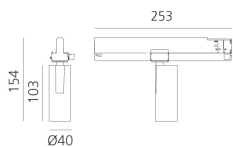

Vector Track 40 20° 4000K DALI Brushed Bronze

Carlotta de Bevilacqua

BESCHREIBUNG

Three sizes with three different beam angles each (spot, flood, wide flood) obtained by means of refractive or hybrid optical units. Vector 55 track DALI zoom optic (22°-32°). Junction arm integrated in the spotlight's body to keep the barycentre aligned with the track and prevent any imbalance in possible suspension versions of the track. The junction allows 360° rotation and 90° tilting for maximum emission adjustment freedom. Vector 95 available only in track version. Version with compact 4-conductor (3p+n) adapter with hidden LED driver and not-dimmable phase selector.

IP20    Dimmbar: 

LUMINAIRE

- Watt: **10W**
- Lichtstrom (lm): **626lm**
- CCT: **4000K**
- Efficiency: **69%**
- Efficacy: **62.6lm/W**
- CRI: **90**
- Dimmable Typology: **Dali**

Anmerkungen

220/240Vac 50/60Hz Electronic ballast included.

ARTIKELNUMMER: AN05720

FUNKTIONEN

- Artikelnummer: **AN05720**
- Farbe: **Brushed Bronze**
- Installation: **ProjectorStromschiene**
- Serie: **Architectural Indoor**
- Anwendungsbereich: **Innenbeleuchtung**
- design: **Carlotta de Bevilacqua**

DIMENSION

- Höhe: **cm 15.4**
- Breite: **cm 4**
- Länge Fuß: **cm 25.3**
- Neigung: **-90+90**
- Drehung: **360°**

INKLUSIVE LICHTQUELLEN

- Kategorie: **Led**
- Anzahl: **1**
- Watt: **10W**
- Farbtemperatur(K): **4000K**
- Color Tolerance: **MacAdam 3SDCM**
- Service Life: **L70 (6K) 50000h**