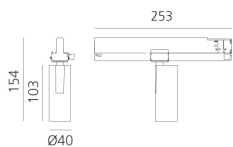

Vector Track 40 20° 4000K DALI Brushed Copper

Carlotta de Bevilacqua

BESCHREIBUNG

Three sizes with three different beam angles each (spot, flood, wide flood) obtained by means of refractive or hybrid optical units. Vector 55 track DALI zoom optic (22°-32°). Junction arm integrated in the spotlight's body to keep the barycentre aligned with the track and prevent any imbalance in possible suspension versions of the track. The junction allows 360° rotation and 90° tilting for maximum emission adjustment freedom. Vector 95 available only in track version. Version with compact 4-conductor (3p+n) adapter with hidden LED driver and not-dimmable phase selector.

IP20    Dimmbar: 

LUMINAIRE

- Watt: **10W**
- Lichtstrom (lm): **626lm**
- CCT: **4000K**
- Efficiency: **69%**
- Efficacy: **62.6lm/W**
- CRI: **90**
- Dimmable Typology: **Dali**

Anmerkungen

220/240Vac 50/60Hz Electronic ballast included.

ARTIKELNUMMER: AN05718

FUNKTIONEN

- Artikelnummer: **AN05718**
- Farbe: **Brushed Copper**
- Installation: **ProjectorStromschiene**
- Serie: **Architectural Indoor**
- Anwendungsbereich: **Innenbeleuchtung**
- design: **Carlotta de Bevilacqua**

DIMENSION

- Höhe: **cm 15.4**
- Breite: **cm 4**
- Länge Fuß: **cm 25.3**
- Neigung: **-90+90**
- Drehung: **360°**

INKLUSIVE LICHTQUELLEN

- Kategorie: **Led**
- Anzahl: **1**
- Watt: **10W**
- Farbtemperatur(K): **4000K**
- Color Tolerance: **MacAdam 3SDCM**
- Service Life: **L70 (6K) 50000h**