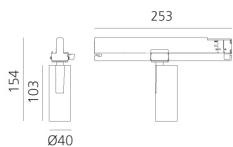

Vector Track 40 20° 4000K DALI Brushed Silver

Carlotta de Bevilacqua

BESCHREIBUNG

Three sizes with three different beam angles each (spot, flood, wide flood) obtained by means of refractive or hybrid optical units. Vector 55 track DALI zoom optic (22°-32°). Junction arm integrated in the spotlight's body to keep the barycentre aligned with the track and prevent any imbalance in possible suspension versions of the track. The junction allows 360° rotation and 90° tilting for maximum emission adjustment freedom. Vector 95 available only in track version. Version with compact 4-conductor (3p+n) adapter with hidden LED driver and not-dimmable phase selector.

IP20    Dimmbar: 

LUMINAIRE

- Watt: **10W**
- Lichtstrom (lm): **626lm**
- CCT: **4000K**
- Efficiency: **69%**
- Efficacy: **62.6lm/W**
- CRI: **90**
- Dimmable Typology: **Dali**

Anmerkungen

220/240Vac 50/60Hz Electronic ballast included.

ARTIKELNUMMER: AN05715

FUNKTIONEN

- Artikelnummer: **AN05715**
- Farbe: **Brushed Silver**
- Installation: **ProjectorStromschiene**
- Serie: **Architectural Indoor**
- Anwendungsbereich: **Innenbeleuchtung**
- design: **Carlotta de Bevilacqua**

DIMENSION

- Höhe: **cm 15.4**
- Breite: **cm 4**
- Länge Fuß: **cm 25.3**
- Neigung: **-90+90**
- Drehung: **360°**

INKLUSIVE LICHTQUELLEN

- Kategorie: **Led**
- Anzahl: **1**
- Watt: **10W**
- Farbtemperatur(K): **4000K**
- Color Tolerance: **MacAdam 3SDCM**
- Service Life: **L70 (6K) 50000h**