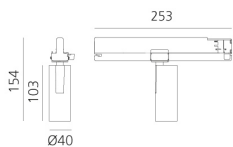

Vector Track 40 20° 4000K DALI White

Carlotta de Bevilacqua

BESCHREIBUNG

Three sizes with three different beam angles each (spot, flood, wide flood) obtained by means of refractive or hybrid optical units. Vector 55 track DALI zoom optic (22°-32°). Junction arm integrated in the spotlight's body to keep the barycentre aligned with the track and prevent any imbalance in possible suspension versions of the track. The junction allows 360° rotation and 90° tilting for maximum emission adjustment freedom. Vector 95 available only in track version. Version with compact 4-conductor (3p+n) adapter with hidden LED driver and not-dimmable phase selector.

IP20    Dimmbar: 

LUMINAIRE

- Watt: **10W**
- Lichtstrom (lm): **626lm**
- CCT: **4000K**
- Efficiency: **69%**
- Efficacy: **62.6lm/W**
- CRI: **90**
- Dimmable Typology: **Dali**

Anmerkungen

220/240Vac 50/60Hz Electronic ballast included.

ARTIKELNUMMER: AN05701

FUNKTIONEN

- Artikelnummer: **AN05701**
- Farbe: **White**
- Installation: **ProjectorStromschiene**
- Serie: **Architectural Indoor**
- Anwendungsbereich: **Innenbeleuchtung**
- design: **Carlotta de Bevilacqua**

DIMENSION

- Höhe: **cm 15.4**
- Breite: **cm 4**
- Länge Fuß: **cm 25.3**
- Neigung: **-90+90**
- Drehung: **360°**

INKLUSIVE LICHTQUELLEN

- Kategorie: **Led**
- Anzahl: **1**
- Watt: **10W**
- Farbtemperatur(K): **4000K**
- Color Tolerance: **MacAdam 3SDCM**
- Service Life: **L70 (6K) 50000h**