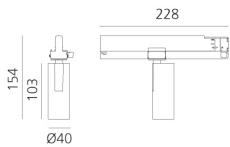

Vector Track 40 20° 4000K Undimmable Black

Carlotta de Bevilacqua

BESCHREIBUNG

Three sizes with three different beam angles each (spot, flood, wide flood) obtained by means of refractive or hybrid optical units. Vector 55 track DALI zoom optic (22°-32°). Junction arm integrated in the spotlight's body to keep the barycentre aligned with the track and prevent any imbalance in possible suspension versions of the track. The junction allows 360° rotation and 90° tilting for maximum emission adjustment freedom. Vector 95 available only in track version. Version with compact 4-conductor (3p+n) adapter with hidden LED driver and not-dimmable phase selector.

IP20   

LUMINAIRE

- Watt: **10W**
- Lichtstrom (lm): **626lm**
- CCT: **4000K**
- Efficiency: **69%**
- Efficacy: **62.6lm/W**
- CRI: **90**

Anmerkungen

220/240Vac 50/60Hz Electronic ballast included.

ARTIKELNUMMER: AN05204

FUNKTIONEN

- Artikelnummer: **AN05204**
- Farbe: **Black**
- Installation: **ProjectorStromschiene**
- Serie: **Architectural Indoor**
- Anwendungsbereich: **Innenbeleuchtung**
- design: **Carlotta de Bevilacqua**

DIMENSION

- Höhe: **cm 15.4**
- Breite: **cm 4**
- Länge Fuß: **cm 22.8**
- Neigung: **-90+90**
- Drehung: **360°**

INKLUSIVE LICHTQUELLEN

- Kategorie: **Led**
- Anzahl: **1**
- Watt: **10W**
- Farbtemperatur(K): **4000K**
- Color Tolerance: **MacAdam 3SDCM**
- Service Life: **L70 (6K) 50000h**