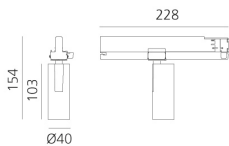

LUMINAIRE

- Watt: **10W**
- Lichtstrom (lm): **626lm**
- CCT: **4000K**
- Efficiency: **69%**
- Efficacy: **62.6lm/W**
- CRI: **90**

DIMENSION

- Höhe: **cm 15.4**
- Breite: **cm 4**
- Länge Fuß: **cm 22.8**
- Neigung: **-90+90**
- Drehung: **360°**

Anmerkungen

220/240Vac 50/60Hz Electronic ballast included.

INKLUSIVE LICHTQUELLEN

- Kategorie: **Led**
- Anzahl: **1**
- Watt: **10W**
- Farbtemperatur(K): **4000K**
- Color Tolerance: **MacAdam 3SDCM**
- Service Life: **L70 (6K) 50000h**