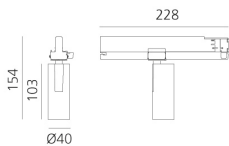

Vector Track 40 20° 4000K Undimmable Brushed Copper

Carlotta de Bevilacqua

BESCHREIBUNG

Three sizes with three different beam angles each (spot, flood, wide flood) obtained by means of refractive or hybrid optical units. Vector 55 track DALI zoom optic (22°-32°). Junction arm integrated in the spotlight's body to keep the barycentre aligned with the track and prevent any imbalance in possible suspension versions of the track. The junction allows 360° rotation and 90° tilting for maximum emission adjustment freedom. Vector 95 available only in track version. Version with compact 4-conductor (3p+n) adapter with hidden LED driver and not-dimmable phase selector.

IP20   

ARTIKELNUMMER: AN05218

FUNKTIONEN

- Artikelnummer: **AN05218**
- Farbe: **Brushed Copper**
- Installation: **ProjectorStromschiene**
- Serie: **Architectural Indoor**
- Anwendungsbereich: **Innenbeleuchtung**
- design: **Carlotta de Bevilacqua**

DIMENSION

- Höhe: **cm 15.4**
- Breite: **cm 4**
- Länge Fuß: **cm 22.8**
- Neigung: **-90+90**
- Drehung: **360°**

LUMINAIRE

- Watt: **10W**
- Lichtstrom (lm): **626lm**
- CCT: **4000K**
- Efficiency: **69%**
- Efficacy: **62.6lm/W**
- CRI: **90**