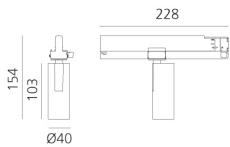

Vector Track 40 20° 4000K Undimmable Brushed Silver

Carlotta de Bevilacqua

BESCHREIBUNG

Three sizes with three different beam angles each (spot, flood, wide flood) obtained by means of refractive or hybrid optical units. Vector 55 track DALI zoom optic (22°-32°). Junction arm integrated in the spotlight's body to keep the barycentre aligned with the track and prevent any imbalance in possible suspension versions of the track. The junction allows 360° rotation and 90° tilting for maximum emission adjustment freedom. Vector 95 available only in track version. Version with compact 4-conductor (3p+n) adapter with hidden LED driver and not-dimmable phase selector.

IP20   

LUMINAIRE

- Watt: **10W**
- Lichtstrom (lm): **626lm**
- CCT: **4000K**
- Efficiency: **69%**
- Efficacy: **62.6lm/W**
- CRI: **90**

Anmerkungen

220/240Vac 50/60Hz Electronic ballast included.

ARTIKELNUMMER: AN05215

DIMENSION

- Höhe: **cm 15.4**
- Breite: **cm 4**
- Länge Fuß: **cm 22.8**
- Neigung: **-90+90**
- Drehung: **360°**

INKLUSIVE LICHTQUELLEN

- Kategorie: **Led**
- Anzahl: **1**
- Watt: **10W**
- Farbtemperatur(K): **4000K**
- Color Tolerance: **MacAdam 3SDCM**
- Service Life: **L70 (6K) 50000h**