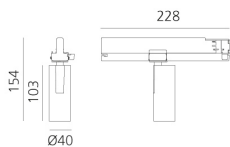

BESCHREIBUNG

Three sizes with three different beam angles each (spot, flood, wide flood) obtained by means of refractive or hybrid optical units. Vector 55 track DALI zoom optic (22°-32°). Junction arm integrated in the spotlight's body to keep the barycentre aligned with the track and prevent any imbalance in possible suspension versions of the track. The junction allows 360° rotation and 90° tilting for maximum emission adjustment freedom. Vector 95 available only in track version. Version with compact 4-conductor (3p+n) adapter with hidden LED driver and not-dimmable phase selector.

IP20