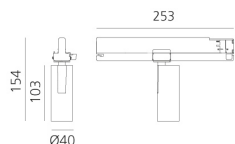

Vector Track 40 28° 2700K DALI Black

Carlotta de Bevilacqua

BESCHREIBUNG

Three sizes with three different beam angles each (spot, flood, wide flood) obtained by means of refractive or hybrid optical units. Vector 55 track DALI zoom optic (22°-32°). Junction arm integrated in the spotlight's body to keep the barycentre aligned with the track and prevent any imbalance in possible suspension versions of the track. The junction allows 360° rotation and 90° tilting for maximum emission adjustment freedom. Vector 95 available only in track version. Version with compact 4-conductor (3p+n) adapter with hidden LED driver and not-dimmable phase selector.

IP20    Dimmbar: 

LUMINAIRE

- Watt: **10W**
- Lichtstrom (lm): **491lm**
- CCT: **2700K**
- Efficiency: **63%**
- Efficacy: **49.1lm/W**
- CRI: **90**
- Dimmable Typology: **Dali**

Anmerkungen

220/240Vac 50/60Hz Electronic ballast included.

DIMENSION

- Höhe: **cm 15.4**
- Breite: **cm 4**
- Länge Fuß: **cm 25.3**
- Neigung: **-90+90**
- Drehung: **360°**

INKLUSIVE LICHTQUELLEN

- Kategorie: **Led**
- Anzahl: **1**
- Watt: **10W**
- Farbtemperatur(K): **2700K**