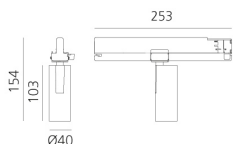

Vector Track 40 28° 2700K DALI Brushed bronze

Carlotta de Bevilacqua

BESCHREIBUNG

Three sizes with three different beam angles each (spot, flood, wide flood) obtained by means of refractive or hybrid optical units. Vector 55 track DALI zoom optic (22°-32°). Junction arm integrated in the spotlight's body to keep the barycentre aligned with the track and prevent any imbalance in possible suspension versions of the track. The junction allows 360° rotation and 90° tilting for maximum emission adjustment freedom. Vector 95 available only in track version. Version with compact 4-conductor (3p+n) adapter with hidden LED driver and not-dimmable phase selector.

IP20    Dimmbar: 

LUMINAIRE

- Watt: **10W**
- Lichtstrom (lm): **491lm**
- CCT: **2700K**
- Efficiency: **63%**
- Efficacy: **49.1lm/W**
- CRI: **90**
- Dimmable Typology: **Dali**

Anmerkungen

220/240Vac 50/60Hz Electronic ballast included.

ARTIKELNUMMER: AN01820

FUNKTIONEN

- Artikelnummer: **AN01820**
- Farbe: **Brushed Bronze**
- Installation: **ProjectorStromschiene**
- Serie: **Architectural Indoor**
- Anwendungsbereich: **Innenbeleuchtung**
- design: **Carlotta de Bevilacqua**

DIMENSION

- Höhe: **cm 15.4**
- Breite: **cm 4**
- Länge Fuß: **cm 25.3**
- Neigung: **-90+90**
- Drehung: **360°**

INKLUSIVE LICHTQUELLEN

- Kategorie: **Led**
- Anzahl: **1**
- Watt: **10W**
- Farbtemperatur(K): **2700K**