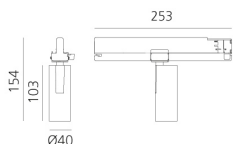

Vector Track 40 28° 2700K DALI Brushed copper

Carlotta de Bevilacqua

BESCHREIBUNG

Three sizes with three different beam angles each (spot, flood, wide flood) obtained by means of refractive or hybrid optical units. Vector 55 track DALI zoom optic (22°-32°). Junction arm integrated in the spotlight's body to keep the barycentre aligned with the track and prevent any imbalance in possible suspension versions of the track. The junction allows 360° rotation and 90° tilting for maximum emission adjustment freedom. Vector 95 available only in track version. Version with compact 4-conductor (3p+n) adapter with hidden LED driver and not-dimmable phase selector.

IP20    Dimmbar: 

LUMINAIRE

- Watt: **10W**
- Lichtstrom (lm): **491lm**
- CCT: **2700K**
- Efficiency: **63%**
- Efficacy: **49.1lm/W**
- CRI: **90**
- Dimmable Typology: **Dali**

Anmerkungen

220/240Vac 50/60Hz Electronic ballast included.

ARTIKELNUMMER: AN01818

FUNKTIONEN

- Artikelnummer: **AN01818**
- Farbe: **Brushed Copper**
- Installation: **ProjectorStromschiene**
- Serie: **Architectural Indoor**
- Anwendungsbereich: **Innenbeleuchtung**
- design: **Carlotta de Bevilacqua**

DIMENSION

- Höhe: **cm 15.4**
- Breite: **cm 4**
- Länge Fuß: **cm 25.3**
- Neigung: **-90+90**
- Drehung: **360°**

INKLUSIVE LICHTQUELLEN

- Kategorie: **Led**
- Anzahl: **1**
- Watt: **10W**
- Farbtemperatur(K): **2700K**