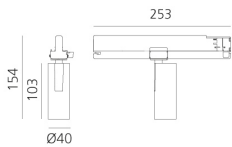

Vector Track 40 28° 2700K DALI Brushed silver

Carlotta de Bevilacqua

BESCHREIBUNG

Three sizes with three different beam angles each (spot, flood, wide flood) obtained by means of refractive or hybrid optical units. Vector 55 track DALI zoom optic (22°-32°). Junction arm integrated in the spotlight's body to keep the barycentre aligned with the track and prevent any imbalance in possible suspension versions of the track. The junction allows 360° rotation and 90° tilting for maximum emission adjustment freedom. Vector 95 available only in track version. Version with compact 4-conductor (3p+n) adapter with hidden LED driver and not-dimmable phase selector.

IP20    Dimmbar: 

LUMINAIRE

- Watt: **10W**
- Lichtstrom (lm): **491lm**
- CCT: **2700K**
- Efficiency: **63%**
- Efficacy: **49.1lm/W**
- CRI: **90**
- Dimmable Typology: **Dali**

Anmerkungen

220/240Vac 50/60Hz Electronic ballast included.

DIMENSION

- Höhe: **cm 15.4**
- Breite: **cm 4**
- Länge Fuß: **cm 25.3**
- Neigung: **-90+90**
- Drehung: **360°**

INKLUSIVE LICHTQUELLEN

- Kategorie: **Led**
- Anzahl: **1**
- Watt: **10W**
- Farbtemperatur(K): **2700K**