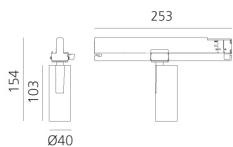

Vector Track 40 28° 2700K DALI White

Carlotta de Bevilacqua

BESCHREIBUNG

Three sizes with three different beam angles each (spot, flood, wide flood) obtained by means of refractive or hybrid optical units. Vector 55 track DALI zoom optic (22°-32°). Junction arm integrated in the spotlight's body to keep the barycentre aligned with the track and prevent any imbalance in possible suspension versions of the track. The junction allows 360° rotation and 90° tilting for maximum emission adjustment freedom. Vector 95 available only in track version. Version with compact 4-conductor (3p+n) adapter with hidden LED driver and not-dimmable phase selector.

IP20    Dimmbar: 

LUMINAIRE

- Watt: **10W**
- Lichtstrom (lm): **491lm**
- CCT: **2700K**
- Efficiency: **63%**
- Efficacy: **49.1lm/W**
- CRI: **90**
- Dimmable Typology: **Dali**

Anmerkungen

220/240Vac 50/60Hz Electronic ballast included.

ARTIKELNUMMER: AN01801

FUNKTIONEN

- Artikelnummer: **AN01801**
- Farbe: **White**
- Installation: **ProjectorStromschiene**
- Serie: **Architectural Indoor**
- Anwendungsbereich: **Innenbeleuchtung**
- design: **Carlotta de Bevilacqua**

DIMENSION

- Höhe: **cm 15.4**
- Breite: **cm 4**
- Länge Fuß: **cm 25.3**
- Neigung: **-90+90**
- Drehung: **360°**

INKLUSIVE LICHTQUELLEN

- Kategorie: **Led**
- Anzahl: **1**
- Watt: **10W**
- Farbtemperatur(K): **2700K**