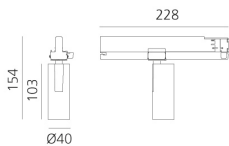

Vector Track 40 28° 2700K Undimmable Brushed copper

Carlotta de Bevilacqua

BESCHREIBUNG

Three sizes with three different beam angles each (spot, flood, wide flood) obtained by means of refractive or hybrid optical units. Vector 55 track DALI zoom optic (22°-32°). Junction arm integrated in the spotlight's body to keep the barycentre aligned with the track and prevent any imbalance in possible suspension versions of the track. The junction allows 360° rotation and 90° tilting for maximum emission adjustment freedom. Vector 95 available only in track version. Version with compact 4-conductor (3p+n) adapter with hidden LED driver and not-dimmable phase selector.

IP20   

ARTIKELNUMMER: AN01318

FUNKTIONEN

- Artikelnummer: **AN01318**
- Farbe: **Brushed Copper**
- Installation: **ProjectorStromschiene**
- Serie: **Architectural Indoor**
- Anwendungsbereich: **Innenbeleuchtung**
- design: **Carlotta de Bevilacqua**

DIMENSION

- Höhe: **cm 15.4**
- Breite: **cm 4**
- Länge Fuß: **cm 22.8**
- Neigung: **-90+90**
- Drehung: **360°**

LUMINAIRE

- Watt: **10W**
- Lichtstrom (lm): **491lm**
- CCT: **2700K**
- Efficiency: **63%**
- Efficacy: **49.1lm/W**
- CRI: **90**