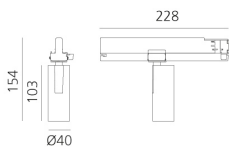

Vector Track 40 28° 2700K Undimmable Brushed silver

Carlotta de Bevilacqua

BESCHREIBUNG

Three sizes with three different beam angles each (spot, flood, wide flood) obtained by means of refractive or hybrid optical units. Vector 55 track DALI zoom optic (22°-32°). Junction arm integrated in the spotlight's body to keep the barycentre aligned with the track and prevent any imbalance in possible suspension versions of the track. The junction allows 360° rotation and 90° tilting for maximum emission adjustment freedom. Vector 95 available only in track version. Version with compact 4-conductor (3p+n) adapter with hidden LED driver and not-dimmable phase selector.

IP20   

LUMINAIRE

- Watt: **10W**
- Lichtstrom (lm): **491lm**
- CCT: **2700K**
- Efficiency: **63%**
- Efficacy: **49.1lm/W**
- CRI: **90**

Anmerkungen

220/240Vac 50/60Hz Electronic ballast included.

ARTIKELNUMMER: AN01315

DIMENSION

- Höhe: **cm 15.4**
- Breite: **cm 4**
- Länge Fuß: **cm 22.8**
- Neigung: **-90+90**
- Drehung: **360°**

INKLUSIVE LICHTQUELLEN

- Kategorie: **Led**
- Anzahl: **1**
- Watt: **10W**
- Farbtemperatur(K): **2700K**