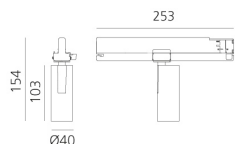

Vector Track 40 28° 3000K DALI Brushed bronze

Carlotta de Bevilacqua

BESCHREIBUNG

Three sizes with three different beam angles each (spot, flood, wide flood) obtained by means of refractive or hybrid optical units. Vector 55 track DALI zoom optic (22°-32°). Junction arm integrated in the spotlight's body to keep the barycentre aligned with the track and prevent any imbalance in possible suspension versions of the track. The junction allows 360° rotation and 90° tilting for maximum emission adjustment freedom. Vector 95 available only in track version. Version with compact 4-conductor (3p+n) adapter with hidden LED driver and not-dimmable phase selector.

IP20    Dimmbar: 

LUMINAIRE

- Watt: **10W**
- Lichtstrom (lm): **529lm**
- CCT: **3000K**
- Efficiency: **63%**
- Efficacy: **52.88lm/W**
- CRI: **90**
- Dimmable Typology: **Dali**

Anmerkungen

220/240Vac 50/60Hz Electronic ballast included.

ARTIKELNUMMER: AN00820

FUNKTIONEN

- Artikelnummer: **AN00820**
- Farbe: **Brushed Bronze**
- Installation: **ProjectorStromschiene**
- Serie: **Architectural Indoor**
- Anwendungsbereich: **Innenbeleuchtung**
- design: **Carlotta de Bevilacqua**

DIMENSION

- Höhe: **cm 15.4**
- Breite: **cm 4**
- Länge Fuß: **cm 25.3**
- Neigung: **-90+90**
- Drehung: **360°**

INKLUSIVE LICHTQUELLEN

- Kategorie: **Led**
- Anzahl: **1**
- Watt: **10W**
- Farbtemperatur(K): **3000K**
- Color Tolerance: **MacAdam 3SDCM**
- Service Life: **L70 (6K) 50000h**