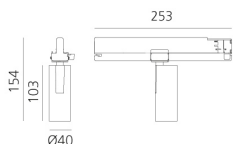

Vector Track 40 28° 3000K DALI Brushed copper

Carlotta de Bevilacqua

BESCHREIBUNG

Three sizes with three different beam angles each (spot, flood, wide flood) obtained by means of refractive or hybrid optical units. Vector 55 track DALI zoom optic (22°-32°). Junction arm integrated in the spotlight's body to keep the barycentre aligned with the track and prevent any imbalance in possible suspension versions of the track. The junction allows 360° rotation and 90° tilting for maximum emission adjustment freedom. Vector 95 available only in track version. Version with compact 4-conductor (3p+n) adapter with hidden LED driver and not-dimmable phase selector.

IP20    Dimmbar: 

LUMINAIRE

- Watt: **10W**
- Lichtstrom (lm): **529lm**
- CCT: **3000K**
- Efficiency: **63%**
- Efficacy: **52.88lm/W**
- CRI: **90**
- Dimmable Typology: **Dali**

Anmerkungen

220/240Vac 50/60Hz Electronic ballast included.

ARTIKELNUMMER: AN00818

FUNKTIONEN

- Artikelnummer: **AN00818**
- Farbe: **Brushed Copper**
- Installation: **ProjectorStromschiene**
- Serie: **Architectural Indoor**
- Anwendungsbereich: **Innenbeleuchtung**
- design: **Carlotta de Bevilacqua**

DIMENSION

- Höhe: **cm 15.4**
- Breite: **cm 4**
- Länge Fuß: **cm 25.3**
- Neigung: **-90+90**
- Drehung: **360°**

INKLUSIVE LICHTQUELLEN

- Kategorie: **Led**
- Anzahl: **1**
- Watt: **10W**
- Farbtemperatur(K): **3000K**
- Color Tolerance: **MacAdam 3SDCM**
- Service Life: **L70 (6K) 50000h**