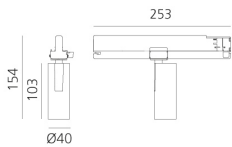

Vector Track 40 28° 3000K DALI Brushed silver

Carlotta de Bevilacqua

BESCHREIBUNG

Three sizes with three different beam angles each (spot, flood, wide flood) obtained by means of refractive or hybrid optical units. Vector 55 track DALI zoom optic (22°-32°). Junction arm integrated in the spotlight's body to keep the barycentre aligned with the track and prevent any imbalance in possible suspension versions of the track. The junction allows 360° rotation and 90° tilting for maximum emission adjustment freedom. Vector 95 available only in track version. Version with compact 4-conductor (3p+n) adapter with hidden LED driver and not-dimmable phase selector.

IP20    Dimmbar: 

LUMINAIRE

- Watt: **10W**
- Lichtstrom (lm): **529lm**
- CCT: **3000K**
- Efficiency: **63%**
- Efficacy: **52.88lm/W**
- CRI: **90**
- Dimmable Typology: **Dali**

Anmerkungen

220/240Vac 50/60Hz Electronic ballast included.

DIMENSION

- Höhe: **cm 15.4**
- Breite: **cm 4**
- Länge Fuß: **cm 25.3**
- Neigung: **-90+90**
- Drehung: **360°**

INKLUSIVE LICHTQUELLEN

- Kategorie: **Led**
- Anzahl: **1**
- Watt: **10W**
- Farbtemperatur(K): **3000K**
- Color Tolerance: **MacAdam 3SDCM**
- Service Life: **L70 (6K) 50000h**