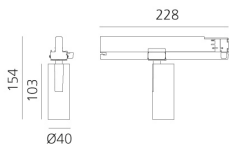

Vector Track 40 28° 3000K Undimmable Brushed bronze

Carlotta de Bevilacqua

BESCHREIBUNG

Three sizes with three different beam angles each (spot, flood, wide flood) obtained by means of refractive or hybrid optical units. Vector 55 track DALI zoom optic (22°-32°). Junction arm integrated in the spotlight's body to keep the barycentre aligned with the track and prevent any imbalance in possible suspension versions of the track. The junction allows 360° rotation and 90° tilting for maximum emission adjustment freedom. Vector 95 available only in track version. Version with compact 4-conductor (3p+n) adapter with hidden LED driver and not-dimmable phase selector.

IP20   

ARTIKELNUMMER: AN00320

FUNKTIONEN

- Artikelnummer: **AN00320**
- Farbe: **Brushed Bronze**
- Installation: **ProjectorStromschiene**
- Serie: **Architectural Indoor**
- Anwendungsbereich: **Innenbeleuchtung**
- design: **Carlotta de Bevilacqua**

LUMINAIRE

- Watt: **10W**
- Lichtstrom (lm): **529lm**
- CCT: **3000K**
- Efficiency: **63%**
- Efficacy: **52.88lm/W**
- CRI: **90**

DIMENSION

- Höhe: **cm 15.4**
- Breite: **cm 4**
- Länge Fuß: **cm 22.8**
- Neigung: **-90+90**
- Drehung: **360°**