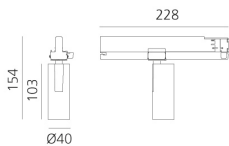

Vector Track 40 28° 3000K Undimmable Brushed copper

Carlotta de Bevilacqua

BESCHREIBUNG

Three sizes with three different beam angles each (spot, flood, wide flood) obtained by means of refractive or hybrid optical units. Vector 55 track DALI zoom optic (22°-32°). Junction arm integrated in the spotlight's body to keep the barycentre aligned with the track and prevent any imbalance in possible suspension versions of the track. The junction allows 360° rotation and 90° tilting for maximum emission adjustment freedom. Vector 95 available only in track version. Version with compact 4-conductor (3p+n) adapter with hidden LED driver and not-dimmable phase selector.

IP20   

ARTIKELNUMMER: AN00318

FUNKTIONEN

- Artikelnummer: **AN00318**
- Farbe: **Brushed Copper**
- Installation: **ProjectorStromschiene**
- Serie: **Architectural Indoor**
- Anwendungsbereich: **Innenbeleuchtung**
- design: **Carlotta de Bevilacqua**

DIMENSION

- Höhe: **cm 15.4**
- Breite: **cm 4**
- Länge Fuß: **cm 22.8**
- Neigung: **-90+90**
- Drehung: **360°**

LUMINAIRE

- Watt: **10W**
- Lichtstrom (lm): **529lm**
- CCT: **3000K**
- Efficiency: **63%**
- Efficacy: **52.88lm/W**
- CRI: **90**