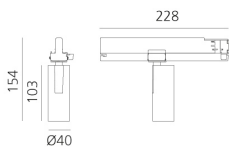

Vector Track 40 28° 3000K Undimmable Brushed silver

Carlotta de Bevilacqua

BESCHREIBUNG

Three sizes with three different beam angles each (spot, flood, wide flood) obtained by means of refractive or hybrid optical units. Vector 55 track DALI zoom optic (22°-32°). Junction arm integrated in the spotlight's body to keep the barycentre aligned with the track and prevent any imbalance in possible suspension versions of the track. The junction allows 360° rotation and 90° tilting for maximum emission adjustment freedom. Vector 95 available only in track version. Version with compact 4-conductor (3p+n) adapter with hidden LED driver and not-dimmable phase selector.

IP20   

LUMINAIRE

- Watt: **10W**
- Lichtstrom (lm): **529lm**
- CCT: **3000K**
- Efficiency: **63%**
- Efficacy: **52.88lm/W**
- CRI: **90**

Anmerkungen

220/240Vac 50/60Hz Electronic ballast included.

ARTIKELNUMMER: AN00315

DIMENSION

- Höhe: **cm 15.4**
- Breite: **cm 4**
- Länge Fuß: **cm 22.8**
- Neigung: **-90+90**
- Drehung: **360°**

INKLUSIVE LICHTQUELLEN

- Kategorie: **Led**
- Anzahl: **1**
- Watt: **10W**
- Farbtemperatur(K): **3000K**
- Color Tolerance: **MacAdam 3SDCM**
- Service Life: **L70 (6K) 50000h**