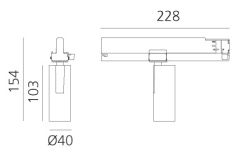

Vector Track 40 28° 3000K Undimmable White

Carlotta de Bevilacqua

BESCHREIBUNG

Three sizes with three different beam angles each (spot, flood, wide flood) obtained by means of refractive or hybrid optical units. Vector 55 track DALI zoom optic (22°-32°). Junction arm integrated in the spotlight's body to keep the barycentre aligned with the track and prevent any imbalance in possible suspension versions of the track. The junction allows 360° rotation and 90° tilting for maximum emission adjustment freedom. Vector 95 available only in track version. Version with compact 4-conductor (3p+n) adapter with hidden LED driver and not-dimmable phase selector.

IP20   

LUMINAIRE

- Watt: **10W**
- Lichtstrom (lm): **529lm**
- CCT: **3000K**
- Efficiency: **63%**
- Efficacy: **52.88lm/W**
- CRI: **90**

Anmerkungen

220/240Vac 50/60Hz Electronic ballast included.

ARTIKELNUMMER: AN00301

FUNKTIONEN

- Artikelnummer: **AN00301**
- Farbe: **White**
- Installation: **ProjectorStromschiene**
- Serie: **Architectural Indoor**
- Anwendungsbereich: **Innenbeleuchtung**
- design: **Carlotta de Bevilacqua**

DIMENSION

- Höhe: **cm 15.4**
- Breite: **cm 4**
- Länge Fuß: **cm 22.8**
- Neigung: **-90+90**
- Drehung: **360°**

INKLUSIVE LICHTQUELLEN

- Kategorie: **Led**
- Anzahl: **1**
- Watt: **10W**
- Farbtemperatur(K): **3000K**
- Color Tolerance: **MacAdam 3SDCM**
- Service Life: **L70 (6K) 50000h**