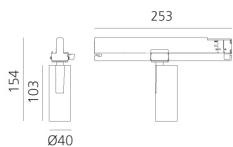

Vector Track 40 28° 4000K DALI Brushed Bronze

Carlotta de Bevilacqua

BESCHREIBUNG

Three sizes with three different beam angles each (spot, flood, wide flood) obtained by means of refractive or hybrid optical units. Vector 55 track DALI zoom optic (22°-32°). Junction arm integrated in the spotlight's body to keep the barycentre aligned with the track and prevent any imbalance in possible suspension versions of the track. The junction allows 360° rotation and 90° tilting for maximum emission adjustment freedom. Vector 95 available only in track version. Version with compact 4-conductor (3p+n) adapter with hidden LED driver and not-dimmable phase selector.

IP20    Dimmbar: 

LUMINAIRE

- Watt: **10W**
- Lichtstrom (lm): **566lm**
- CCT: **4000K**
- Efficiency: **63%**
- Efficacy: **56.65lm/W**
- CRI: **90**
- Dimmable Typology: **Dali**

Anmerkungen

220/240Vac 50/60Hz Electronic ballast included.

ARTIKELNUMMER: AN05820

FUNKTIONEN

- Artikelnummer: **AN05820**
- Farbe: **Brushed Bronze**
- Installation: **ProjectorStromschiene**
- Serie: **Architectural Indoor**
- Anwendungsbereich: **Innenbeleuchtung**
- design: **Carlotta de Bevilacqua**

DIMENSION

- Höhe: **cm 15.4**
- Breite: **cm 4**
- Länge Fuß: **cm 25.3**
- Neigung: **-90+90**
- Drehung: **360°**

INKLUSIVE LICHTQUELLEN

- Kategorie: **Led**
- Anzahl: **1**
- Watt: **10W**
- Farbtemperatur(K): **4000K**
- Color Tolerance: **MacAdam 3SDCM**
- Service Life: **L70 (6K) 50000h**