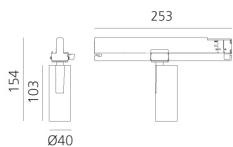

BESCHREIBUNG

Three sizes with three different beam angles each (spot, flood, wide flood) obtained by means of refractive or hybrid optical units. Vector 55 track DALI zoom optic (22°-32°). Junction arm integrated in the spotlight's body to keep the barycentre aligned with the track and prevent any imbalance in possible suspension versions of the track. The junction allows 360° rotation and 90° tilting for maximum emission adjustment freedom. Vector 95 available only in track version. Version with compact 4-conductor (3p+n) adapter with hidden LED driver and not-dimmable phase selector.

IP20 Dimmbar: