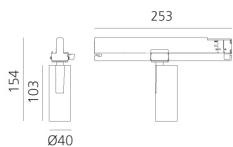

Vector Track 40 28° 4000K DALI Brushed Silver

Carlotta de Bevilacqua

BESCHREIBUNG

Three sizes with three different beam angles each (spot, flood, wide flood) obtained by means of refractive or hybrid optical units. Vector 55 track DALI zoom optic (22°-32°). Junction arm integrated in the spotlight's body to keep the barycentre aligned with the track and prevent any imbalance in possible suspension versions of the track. The junction allows 360° rotation and 90° tilting for maximum emission adjustment freedom. Vector 95 available only in track version. Version with compact 4-conductor (3p+n) adapter with hidden LED driver and not-dimmable phase selector.

IP20    Dimmbar: 

LUMINAIRE

- Watt: **10W**
- Lichtstrom (lm): **566lm**
- CCT: **4000K**
- Efficiency: **63%**
- Efficacy: **56.65lm/W**
- CRI: **90**
- Dimmable Typology: **Dali**

Anmerkungen

220/240Vac 50/60Hz Electronic ballast included.

ARTIKELNUMMER: AN05815

FUNKTIONEN

- Artikelnummer: **AN05815**
- Farbe: **Brushed Silver**
- Installation: **ProjectorStromschiene**
- Serie: **Architectural Indoor**
- Anwendungsbereich: **Innenbeleuchtung**
- design: **Carlotta de Bevilacqua**

DIMENSION

- Höhe: **cm 15.4**
- Breite: **cm 4**
- Länge Fuß: **cm 25.3**
- Neigung: **-90+90**
- Drehung: **360°**

INKLUSIVE LICHTQUELLEN

- Kategorie: **Led**
- Anzahl: **1**
- Watt: **10W**
- Farbtemperatur(K): **4000K**
- Color Tolerance: **MacAdam 3SDCM**
- Service Life: **L70 (6K) 50000h**