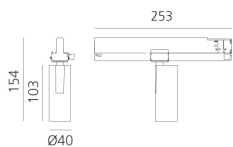

Vector Track 40 28° 4000K DALI White

Carlotta de Bevilacqua

BESCHREIBUNG

Three sizes with three different beam angles each (spot, flood, wide flood) obtained by means of refractive or hybrid optical units. Vector 55 track DALI zoom optic (22°-32°). Junction arm integrated in the spotlight's body to keep the barycentre aligned with the track and prevent any imbalance in possible suspension versions of the track. The junction allows 360° rotation and 90° tilting for maximum emission adjustment freedom. Vector 95 available only in track version. Version with compact 4-conductor (3p+n) adapter with hidden LED driver and not-dimmable phase selector.

IP20    Dimmbar: 

LUMINAIRE

- Watt: **10W**
- Lichtstrom (lm): **566lm**
- CCT: **4000K**
- Efficiency: **63%**
- Efficacy: **56.65lm/W**
- CRI: **90**
- Dimmable Typology: **Dali**

Anmerkungen

220/240Vac 50/60Hz Electronic ballast included.

ARTIKELNUMMER: AN05801

FUNKTIONEN

- Artikelnummer: **AN05801**
- Farbe: **White**
- Installation: **ProjectorStromschiene**
- Serie: **Architectural Indoor**
- Anwendungsbereich: **Innenbeleuchtung**
- design: **Carlotta de Bevilacqua**

DIMENSION

- Höhe: **cm 15.4**
- Breite: **cm 4**
- Länge Fuß: **cm 25.3**
- Neigung: **-90+90**
- Drehung: **360°**

INKLUSIVE LICHTQUELLEN

- Kategorie: **Led**
- Anzahl: **1**
- Watt: **10W**
- Farbtemperatur(K): **4000K**
- Color Tolerance: **MacAdam 3SDCM**
- Service Life: **L70 (6K) 50000h**