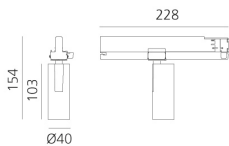

Vector Track 40 28° 4000K Undimmable Brushed Bronze

Carlotta de Bevilacqua

BESCHREIBUNG

Three sizes with three different beam angles each (spot, flood, wide flood) obtained by means of refractive or hybrid optical units. Vector 55 track DALI zoom optic (22°-32°). Junction arm integrated in the spotlight's body to keep the barycentre aligned with the track and prevent any imbalance in possible suspension versions of the track. The junction allows 360° rotation and 90° tilting for maximum emission adjustment freedom. Vector 95 available only in track version. Version with compact 4-conductor (3p+n) adapter with hidden LED driver and not-dimmable phase selector.

IP20   

ARTIKELNUMMER: AN05320

FUNKTIONEN

- Artikelnummer: **AN05320**
- Farbe: **Brushed Bronze**
- Installation: **ProjectorStromschiene**
- Serie: **Architectural Indoor**
- Anwendungsbereich: **Innenbeleuchtung**
- design: **Carlotta de Bevilacqua**

DIMENSION

- Höhe: **cm 15.4**
- Breite: **cm 4**
- Länge Fuß: **cm 22.8**
- Neigung: **-90+90**
- Drehung: **360°**

LUMINAIRE

- Watt: **10W**
- Lichtstrom (lm): **566lm**
- CCT: **4000K**
- Efficiency: **63%**
- Efficacy: **56.65lm/W**
- CRI: **90**